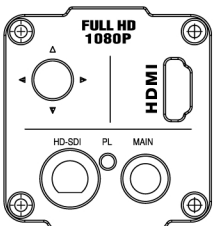

HDMI Mini Box Camera

FEATURES

- 2.2M 1080p Full HD with Panasonic CMOS
- HDMI OUT
- HD SDI (SMPTE292M)
- Composite Video output (750TV Lines)
- Digital Zoom Max 32x
- Day & Night
- Wide Dynamic Range
- Privacy Mask Function
- On Screen Display
- Intelligent motion detection
- Defog function
- C/CS Mount

DIMENSIONS

Unit : mm

Connections

- Multi Video Format out
HDMI, HD-SDI, CVBS

SPECIFICATIONS

MODEL	
Image Sensor	1/3" Panasonic CMOS
Total Pixels	2010(H) x 1108(V) = 2,227,080 (pixel)
Active pixels	1944(H) x 1092(V) = 2,122,848 (pixel)
Scanning system	Progressive
Resolution	Digital : 1920x1080p(1080p/30fps) , 1280x720p(720p/60fps) Analog : 700TVL
Min. illumination	Color : 1.0 lux , BW : 0.5lux, Color DSS : 0.002 lux , BW DSS : 0.001 lux
Video Output	HD-SDI, Analog : NTSC, PAL(without WDR)
S/N Ratio	more than 50dB (AGC off)
BRIGHTNESS	0 ~ 20 steps
LENS	MS-101 : C/CS mount lens
SHUTTER SPEED	Auto / Manual (1/30(1/25) ~ 1/60000)
DSS	Off / x2 / x3 / x4
AGC	Off / On
WDR/BLC	Off / WDR / BLC
DAY&NIGHT	Auto / Day / Night / Ext
SMART IR	Off / On
WHITE BALANCE	Auto / Preset / Manual / Indoor / Outdoor
SHARPNESS	0 ~ 10 steps
MIRROR	Off / H / V / H&V
FREEZE	Off / On
E.ZOOM	x1 ~ x32
HLC	Off / On
ACE	Off / On
DNR	Off / Low / Middle / High / Auto
D.COMPRESS	OFF / ON
PRIVACY	Off / On (32 points)
MOTION	Off / On (4 points)
SHADING DET	Off / On
SHADING	Off / On
DEFECT DET	Off / On
DEFOG	Off / On
SYSTEM	NTSC / PAL
HD FORMAT	1080P / 720P
PG(Pattern Generator)	Off / On
CVBS	Off / On
COMMUNICATION	ID (1 ~ 255) BAUDRATE (2400 / 4800 / 9600 / 19200 / 38400 / 57600/115200) PROTOCOL (PELCO-P / PELCO-D / UPDATE)
DEFAULT	ON / DONE
Language	English,Japanese,Chinese
OSD Text	0 ~ 9 , A ~ Z , a ~ z
Power Source	DC12V±10%
Power Consumption	250mA
Power Input	Connector
Video Output(HD-SDI)	BNC Connector
Operating Temperature	-10℃ ~ +50℃ (Humidity : 0%RH ~ 80%RH)
Storage Temperature	-20℃ ~ +60℃ (Humidity : 0%RH ~ 90%RH)