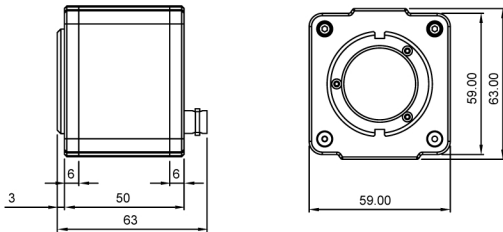

HDMI Mini Box Camera

FEATURES

- 2.2M 1080p Full HD with Panasonic CMOS
- HDMI OUT
- HD SDI (SMPTE292M)
- Composite Video output (750TV Lines)
- Digital Zoom Max 32x
- Day & Night
- Wide Dynamic Range
- Privacy Mask Function
- On Screen Display
- Intelligent motion detection
- Defog function
- C/CS Mount

DIMENSIONS

Unit : mm

Connections

- Multi Video Format out
HDMI, HD-SDI, CVBS

SPECIFICATIONS

MODEL	
Image Sensor	1/3" Panasonic CMOS
Total Pixels	2010(H) x 1108(V) = 2,227,080 (pixel)
Active pixels	1944(H) x 1092(V) = 2,122,848 (pixel)
Scanning system	Progressive
Resolution	Digital : 1920x1080p(1080p/30fps) , 1280x720p(720p/60fps) Analog : 700TVL
Min. illumination	Color : 1.0 lux , BW : 0.5lux, Color DSS : 0.002 lux , BW DSS : 0.001 lux
Video Output	HD-SDI, Analog : NTSC, PAL(without WDR)
S/N Ratio	more than 50dB (AGC off)
BRIGHTNESS	0 ~ 20 steps
LENS	MS-101 : C/CS mount lens
SHUTTER SPEED	Auto / Manual (1/30(1/25) ~ 1/60000)
DSS	Off / x2 / x3 / x4
AGC	Off / On
WDR/BLC	Off / WDR / BLC
DAY&NIGHT	Auto / Day / Night / Ext
SMART IR	Off / On
WHITE BALANCE	Auto / Preset / Manual / Indoor / Outdoor
SHARPNESS	0 ~ 10 steps
MIRROR	Off / H / V / H&V
FREEZE	Off / On
E.ZOOM	x1 ~ x32
HLC	Off / On
ACE	Off / On
DNR	Off / Low / Middle / High / Auto
D.COMPRESS	OFF / ON
PRIVACY	Off / On (32 points)
MOTION	Off / On (4 points)
SHADING DET	Off / On
SHADING	Off / On
DEFECT DET	Off / On
DEFOG	Off / On
SYSTEM	NTSC / PAL
HD FORMAT	1080P / 720P
PG(Pattern Generator)	Off / On
CVBS	Off / On
COMMUNICATION	ID (1 ~ 255) BAUDRATE (2400 / 4800 / 9600 / 19200 / 38400 / 57600/115200) PROTOCOL (PELCO-P / PELCO-D / UPDATE)
DEFAULT	ON / DONE
Language	English,Japanese,Chinese
OSD Text	0 ~ 9 , A ~ Z , a ~ z
Power Source	DC12V±10%
Power Consumption	250mA
Power Input	Connector
Video Output(HD-SDI)	BNC Connector
Operating Temperature	-10℃ ~ +50℃ (Humidity : 0%RH ~ 80%RH)
Storage Temperature	-20℃ ~ +60℃ (Humidity : 0%RH ~ 90%RH)