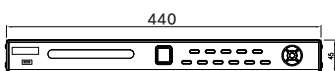

> DIMENSION