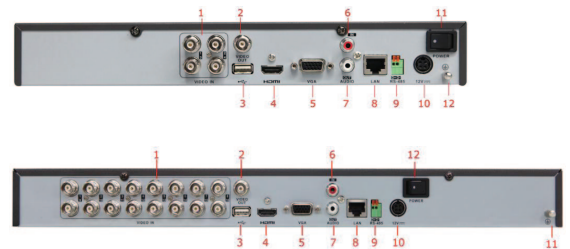

> REAR PANEL

1. VIDEO IN	7. AUDIO OUT, RCA Connector
2. VIDEO OUT	8. LAN Network Interface
3. USB Interface	9. RS-485 Serial Interface
4. HDMI Interface	10. 12VDC Power Input
5. VGA Interface	11. Power Switch
6. AUDIO IN, RCA Connector	12. GND