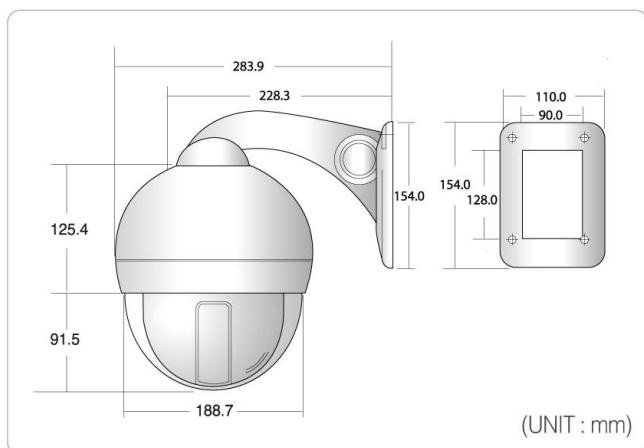

# SPEED DOME CAMERA DSC-300Si5

420X ZOOM, 540TVL  
TDN, 0.0001Lux

## FEATURES

- 410K PIXEL, 1/4" SONY CCD
- 35x Auto Focus Optical Zoom, 12x Digital Zoom(Total Zoom 420x)
- Built-in Hitachi DSP-7 Camera Module, Day & Night (ICR)
- Low Illumination with DSS, 0.0001Lux
- Perfect Back Light Compensation (WDR Functions, Smart Zoom (Speed control by Zoom ratio)
- 250 Programmable Preset Positions, Swing, Group, Trace, Spiral, Auto Flip, Alarm etc.
- 8 Privacy Masking Zones, Motion Detection
- Well suited to Department Store, Building, Parking Lot etc.
- Progressive-Mode Frame Recording Direct to DVR

## DIMENSIONS

## SPECIFICATIONS

MODEL	DSC-300Si5	
Signal system	NTSC	PAL
Image sensor	1/4" Sony Progressive CCD	
Effective pixels	768(H) × 494(V)	752(H) × 582(V)
Horizontal resolution	More than 540 TVL	
Lens	35x Optical zoom, f=3.4-119mm	
Digital zoom	12x (Total zoom 420x)	
Angle of view	Approx 55.8° (Wide), Approx 1.7° (Tele)	
Minimum illumination	0.1Lux, MAX : 0.0001Lux	
Luminance S/N ratio	More than 50dB	
Video output	1 Vp-p Composite video output 75Ω	
Focus mode	Auto / Manual	
WDR	Auto / Off / Manual (Level 1~126)	
Motion detection	On/ Off	
Shutter speed	Auto	
Back Light	On / Off	
Auto Flip	On / Off	
Alarm in/out	4 Inputs / 1 Relay Output	
Pan/Tilt angle	360° Endless / 92°	
Pan speed	MAX 360°/sec (64 Levels)	
Preset point	250 Presets	
Preset speed	Max 360°/sec (64 Levels)	
Privacy zones masking	8 Zones	
Operating temperature	-5°C ~ 60°C	
Communication system	RS-485 / 422	
Operating Fan/Heater	Built-in	
Operating humidity	Less than 90%RH	
Dimensions	188.7(Diameter)mm x 216.9(Height)mm	
Weight	About 3.1Kg (Without adaptor)	
Construction	ABS body, Clear vandal bubble (PC)	
Power consumption	18W (Max)	
Power supply	AC24V, 60/50 Hz	