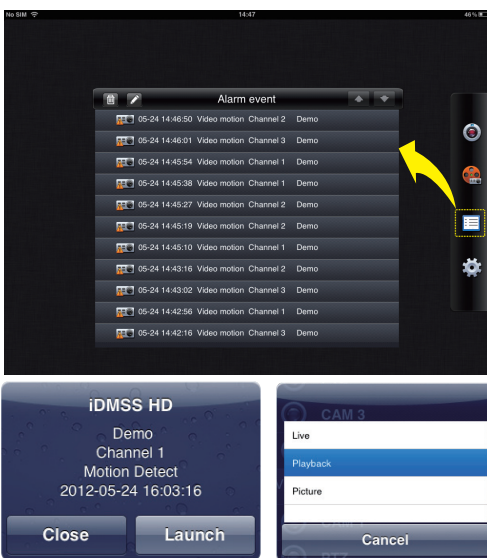

◎ Pic Channel function

More intuitive and memorable device list (Pic Channel function) makes operation and management more convenient and efficient.

◎ Window Switch Function

Support window slide function to easy switch the window positions at your will.

Task Wheel Function

Just a simple tap to add & edit "favorite group"; and a little slide to get your "favorite group".

Snapshot

Snapshot: Support **three** snapshot modes (1x, 3x, 5x continuous shooting). With further iPad function, the snapshot can be shared, emailed, copied or directly printed.

Password Protection

Password protection secures your privacy.

Push Video

Alarm Push with attached **video clip** enables you to acquire instant messages for what happened in your monitoring environment at earliest; and you won't miss any alarm messages with **Alarm Event history list** on the right bottom of the icon list.

PTZ & EPTZ

Support **PTZ dome control** (includes preset function) and regular zoom in/out, iris adjusting and etc.; easy gestures control to realize **EPTZ function** (for non-dome cameras).

Synchronization