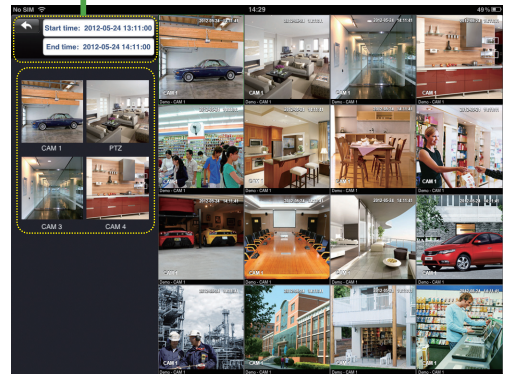

Who says only practice makes the master? Human-oriented interface & operation makes a **NATURAL MASTER.**

◎ E-Map

Self-add cameras onto the imported E-map to easy get your target video & realize easy device management.

◎ Pic Channel function

More intuitive and memorable device list (Pic Channel function) makes operation and management more convenient and efficient.

◎ Window Switch Function

Support window slide function to easy switch the window positions at your will.

◎ Preview & Playback

▲ Preview

Search Engine

▲ Playback - Search Engine

- Max. support 16 channel preview & Playback
- Support 1/4/6/9/16 display modes

▲ Playback - Time Bar

Support Playback for different channels, devices (IPCs, domes) and period of time. That the time bar offers three selectable playback units (5 min, 30 min and 60 min) makes search more accurate and timesaving.